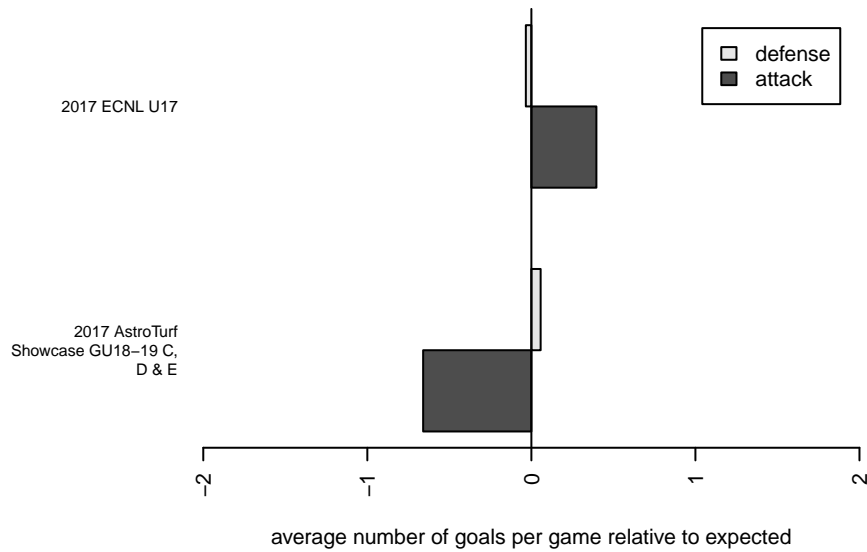

# WPFC ECNL G01

Washington Premier FC  
Tacoma, WA  
G01 total strength=2244  
attack=59.63 defense=373.16  
spr league = ECNL U17

alt names used:  
WPFC Black G01  
WPFC G01 Black  
WPFC G01 pre-ECNL

Venues played:  
2017 AstroTurf Showcase GU18-19 C, D & E  
2017 ECNL U17

**WPFC ECNL G01**  
Dots are actual minus expected GF (blue circles) and GA (red triangles).  
Blue line is smoothed change in attack strength. Red is smoothed change in defense strength.

**attack and defense variance (black dot)  
relative to other teams  
and top 10 in region**

**attack and defense rating  
relative to others at age  
and all opponents in last 13 months**

**Performance relative to 13 month average**

**Performance relative to 13 month average**

<b>date</b>	<b>home</b>		<b>away</b>		<b>venue</b>	<b>pred.home</b>	<b>pred.away</b>
2018-02-04	FC Portland ECNL G01	0	WPFC ECNL G01	3	2017 ECNL U17	0.13	4.02
2018-02-03	Crossfire OR United ECNL G01	0	WPFC ECNL G01	4	2017 ECNL U17	0.14	1.56
2018-01-20	Real Colorado ECNL G01	0	WPFC ECNL G01	1	2017 ECNL U17	0.11	1.04
2018-01-14	FC Nova ECNL G01	1	WPFC ECNL G01	1	2017 ECNL U17	0.24	1.13
2018-01-13	Utah Avalanche ECNL G01	0	WPFC ECNL G01	3	2017 ECNL U17	0.21	2.26
2017-11-26	WPFC ECNL G01	1	PacNW Blue G99	0	2017 AstroTurf Showcase GU18-19 C, D & E	2.54	0.07
2017-11-25	WPFC ECNL G01	1	Upper Island Storm G00	0	2017 AstroTurf Showcase GU18-19 C, D & E	2.15	0.04
2017-11-24	TSS Black G00	0	WPFC ECNL G01	4	2017 AstroTurf Showcase GU18-19 C, D & E	0.06	3.29