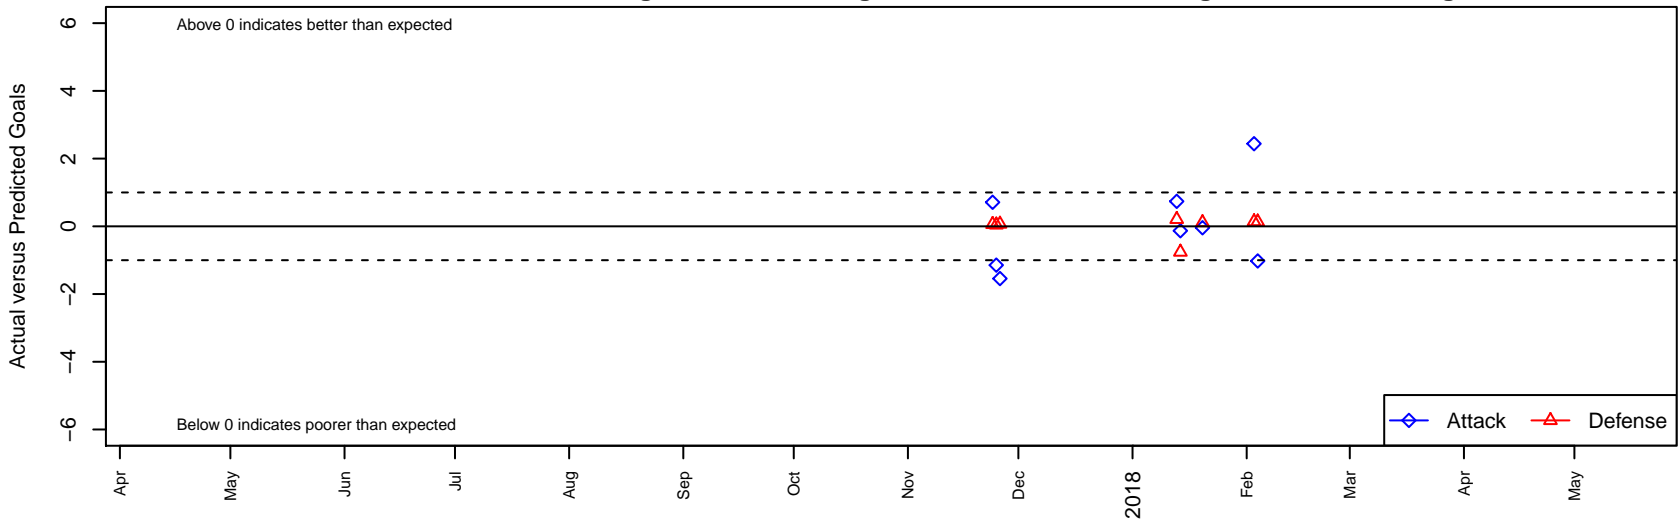

# WPFC ECNL G01

Washington Premier FC  
Tacoma, WA  
G01 total strength=2244  
attack=59.63 defense=373.16  
spr league = ECNL U17

alt names used:  
WPFC Black G01  
WPFC G01 Black  
WPFC G01 pre-ECNL

Venues played:  
2017 AstroTurf Showcase GU18-19 C, D & E  
2017 ECNL U17

**WPFC ECNL G01**  
Dots are actual minus expected GF (blue circles) and GA (red triangles).  
Blue line is smoothed change in attack strength. Red is smoothed change in defense strength.

**attack and defense variance (black dot)  
relative to other teams  
and top 10 in region**