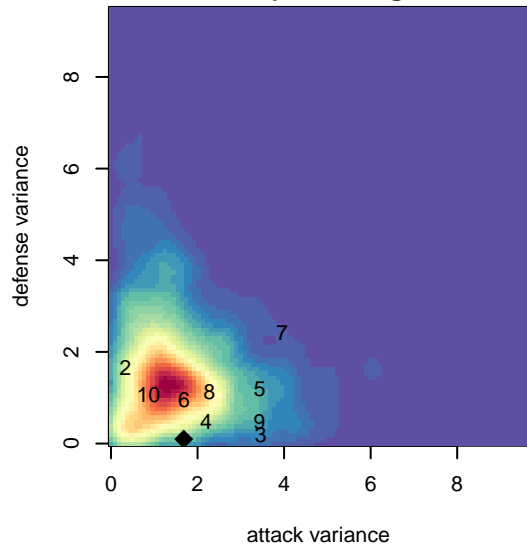

# WPFC ECNL G01

Washington Premier FC  
Tacoma, WA  
G01 total strength=2244  
attack=59.63 defense=373.16  
spr league = ECNL U17

alt names used:  
WPFC Black G01  
WPFC G01 Black  
WPFC G01 pre-ECNL

Venues played:  
2017 AstroTurf Showcase GU18-19 C, D & E  
2017 ECNL U17

**WPFC ECNL G01**  
Dots are actual minus expected GF (blue circles) and GA (red triangles).  
Blue line is smoothed change in attack strength. Red is smoothed change in defense strength.

**attack and defense variance (black dot)  
relative to other teams  
and top 10 in region**