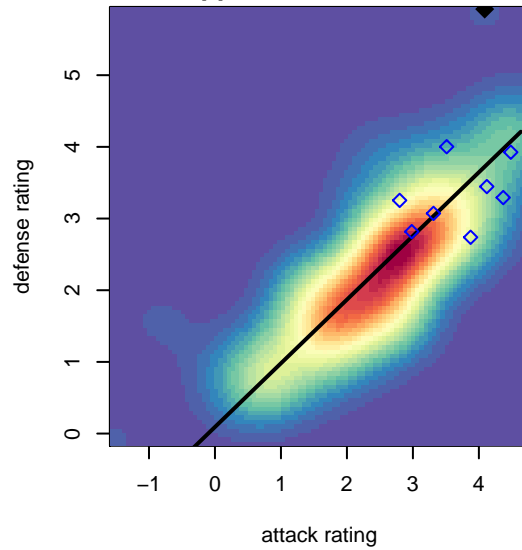

**attack and defense rating
relative to others at age
and all opponents in last 13 months**